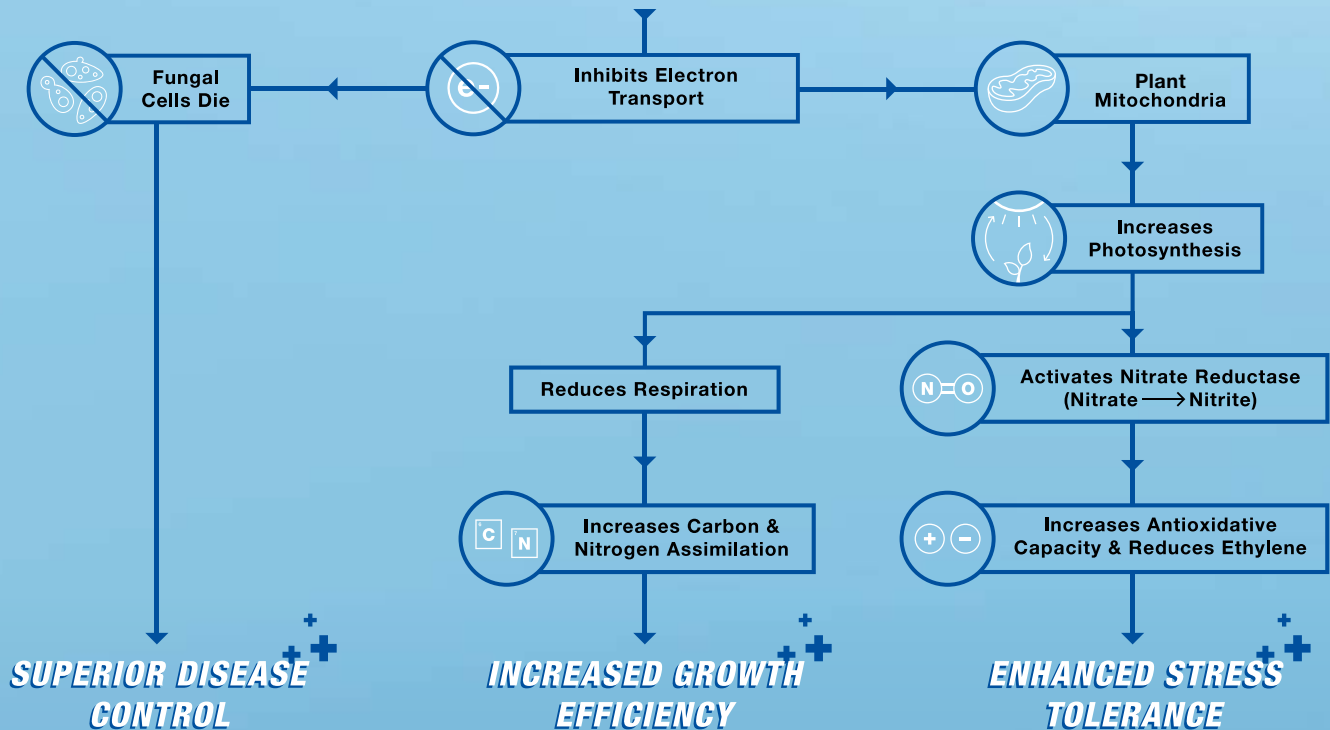

INCREASED

GROWTH EFFICIENCY

Intrinsic brand fungicides maximize the photosynthetic process of plants, **helping greenhouse and nursery crops grow stronger and more resilient from the inside out compared to those treated with competitive products.**

ENHANCED

STRESS TOLERANCE

Plants treated with Intrinsic brand fungicides **grow dramatically longer, denser root systems than the competition,** improving rooting and resilience under environmental stresses like heat, cold, drought, and mechanical injury.

LET'S PUT DOWN ROOTS AND WATCH THEM GROW.
TOGETHER, WE'LL BE PIONEERS OF PLANT HEALTH.

BUILD A FOUNDATION OF PLANT HEALTH

Intrinsic brand fungicides are powerful by design, delivering proven plant health benefits to help your plants achieve peak performance. See how it works:

Pageant[®]
Intrinsic[®] Brand Fungicide

Orkestra[®]
Intrinsic[®] Brand Fungicide

Empress[®]
Intrinsic[®] Brand Fungicide

Increased Nitrogen + Increased Carbon + Decreased Ethylene = More Growth & Reduced Stress